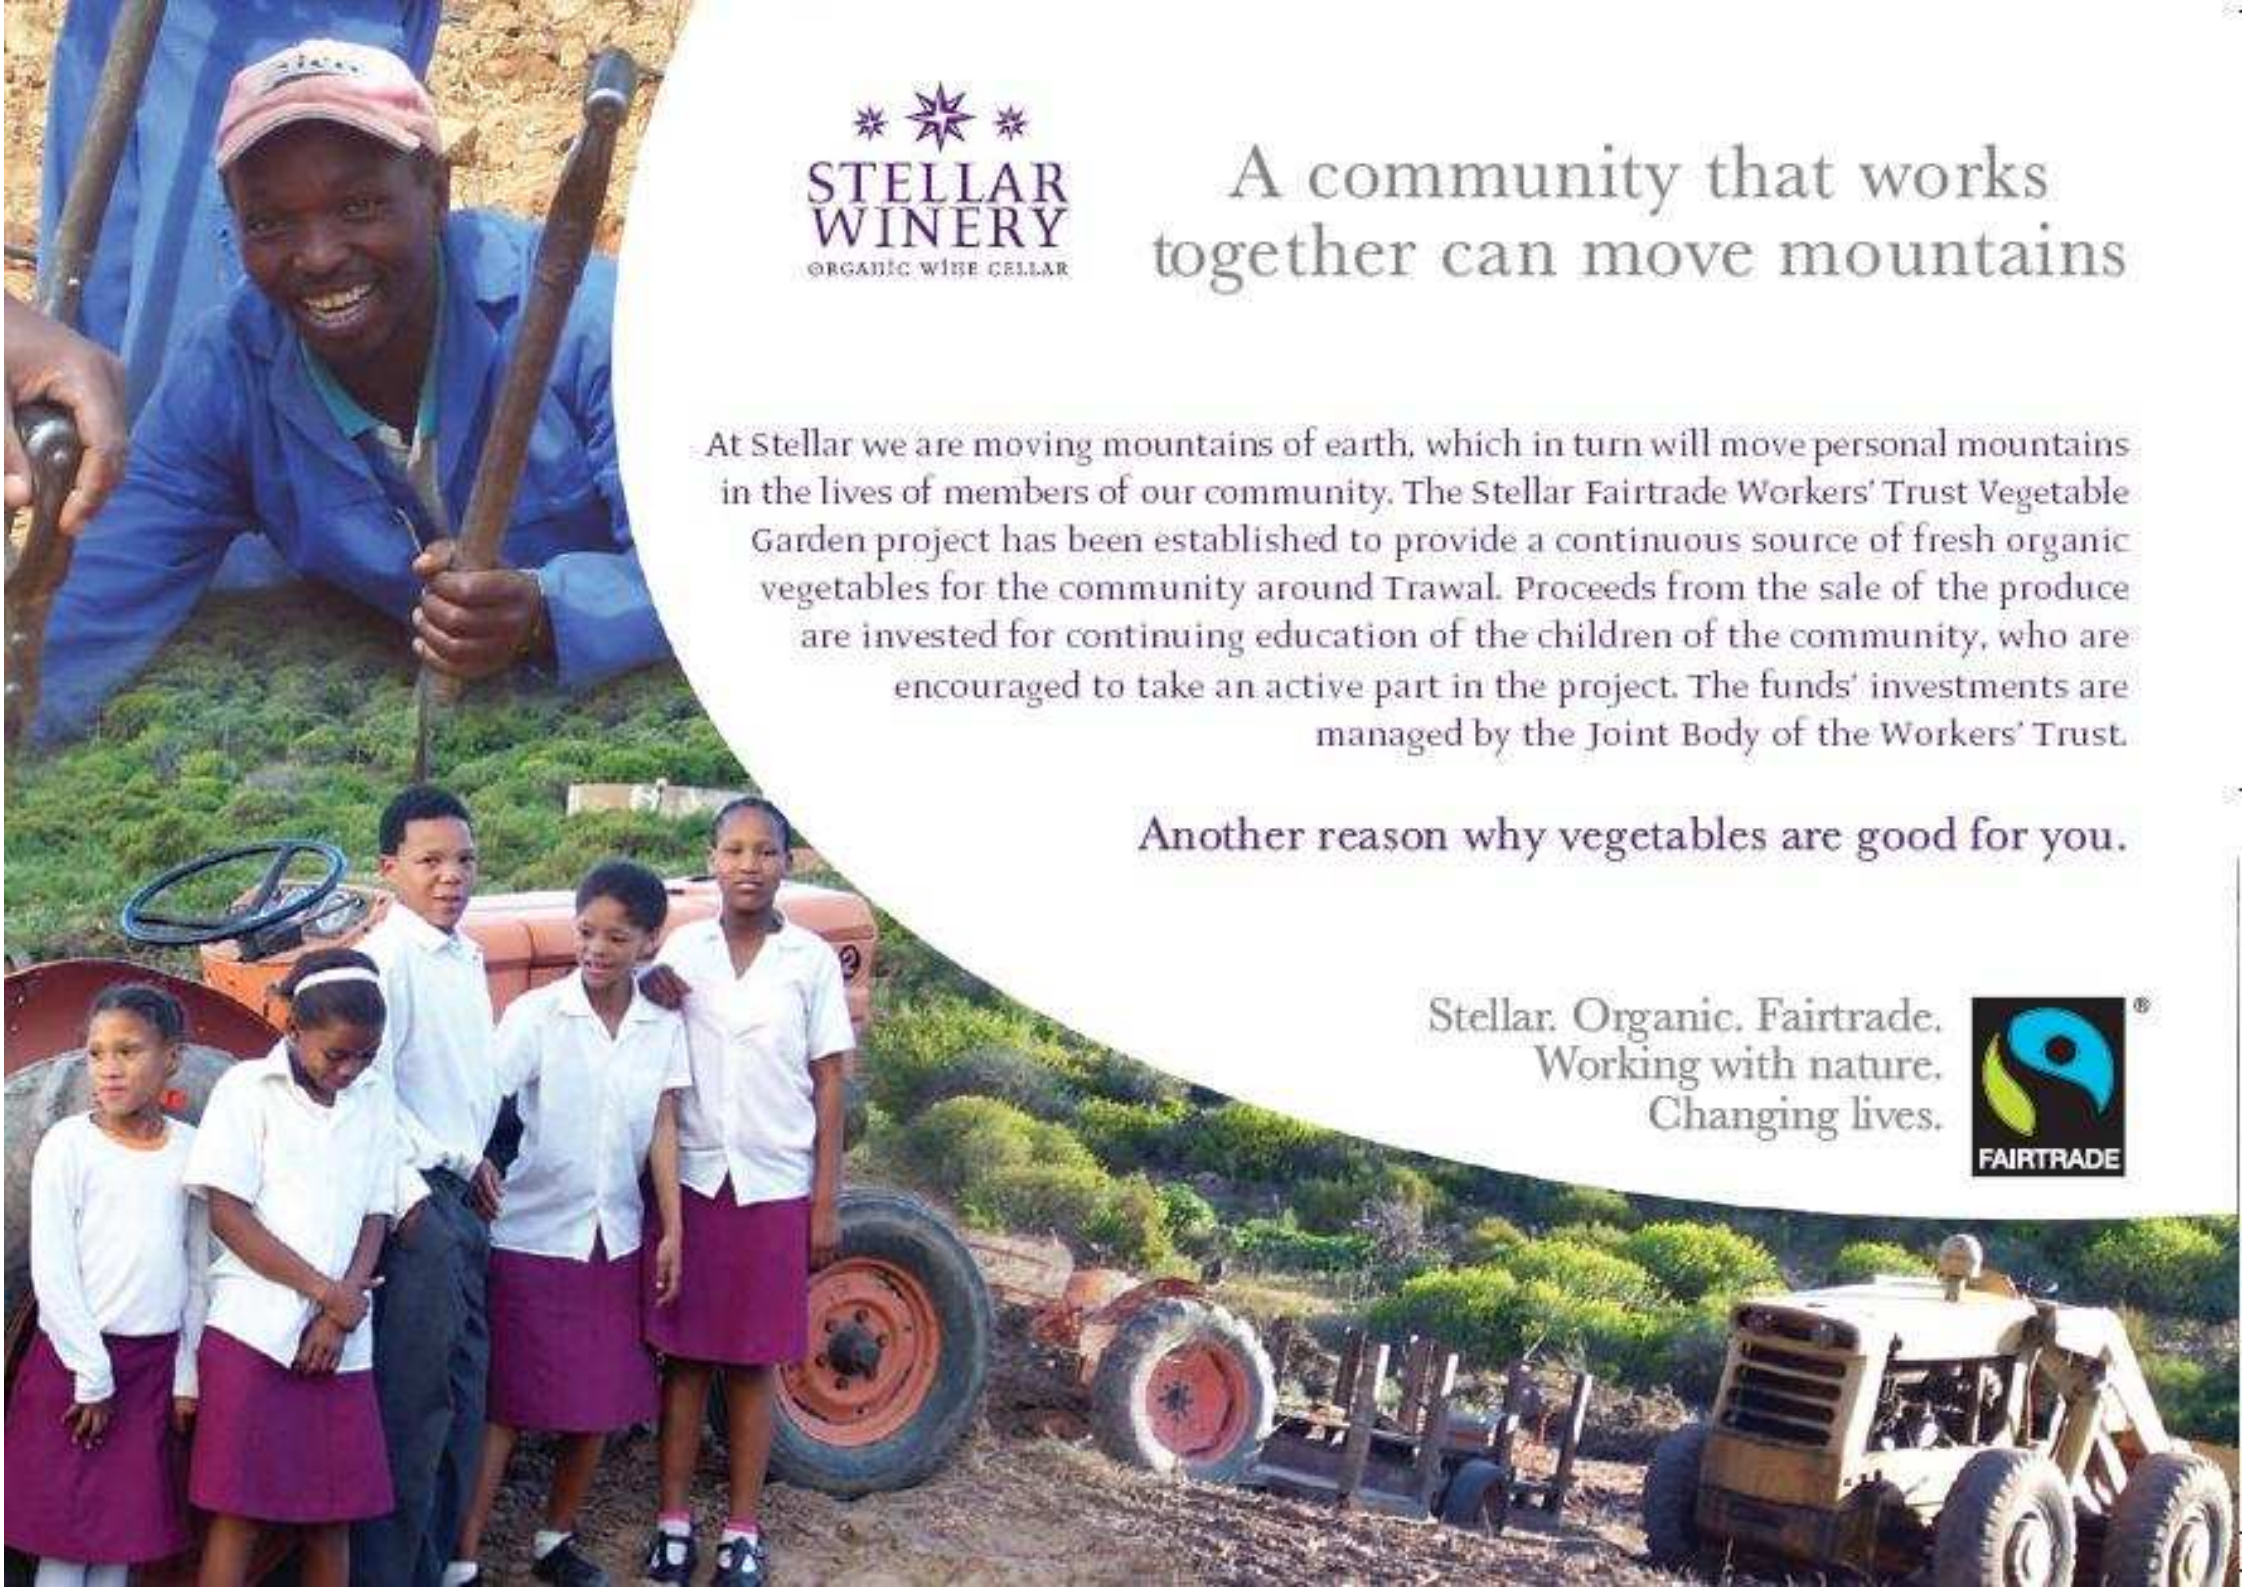

Big stuff from little people

The primary school in the little town of Trawal, home of Stellar Organic Winery, may be small, but like Stellar, it produces some big ideas. In collaboration with Stellar Farming the school has planted an organic vineyard as an ongoing educational project.

Who says you have to be grown-up to think big?

Stellar. Organic. Fairtrade.
Working with nature.
Changing lives.

A community that works together can move mountains

At Stellar we are moving mountains of earth, which in turn will move personal mountains in the lives of members of our community. The Stellar Fairtrade Workers' Trust Vegetable Garden project has been established to provide a continuous source of fresh organic vegetables for the community around Trawal. Proceeds from the sale of the produce are invested for continuing education of the children of the community, who are encouraged to take an active part in the project. The funds' investments are managed by the Joint Body of the Workers' Trust.

Another reason why vegetables are good for you.

Stellar. Organic. Fairtrade.
Working with nature.
Changing lives.

What is Fairtrade?

Fairtrade is an organization dedicated to ensuring a fair deal for producers in developing countries. By means of a small premium levied on Fairtrade labeled products producers, co-ops and agricultural workers can reap real benefits from their labour and sale of their products.